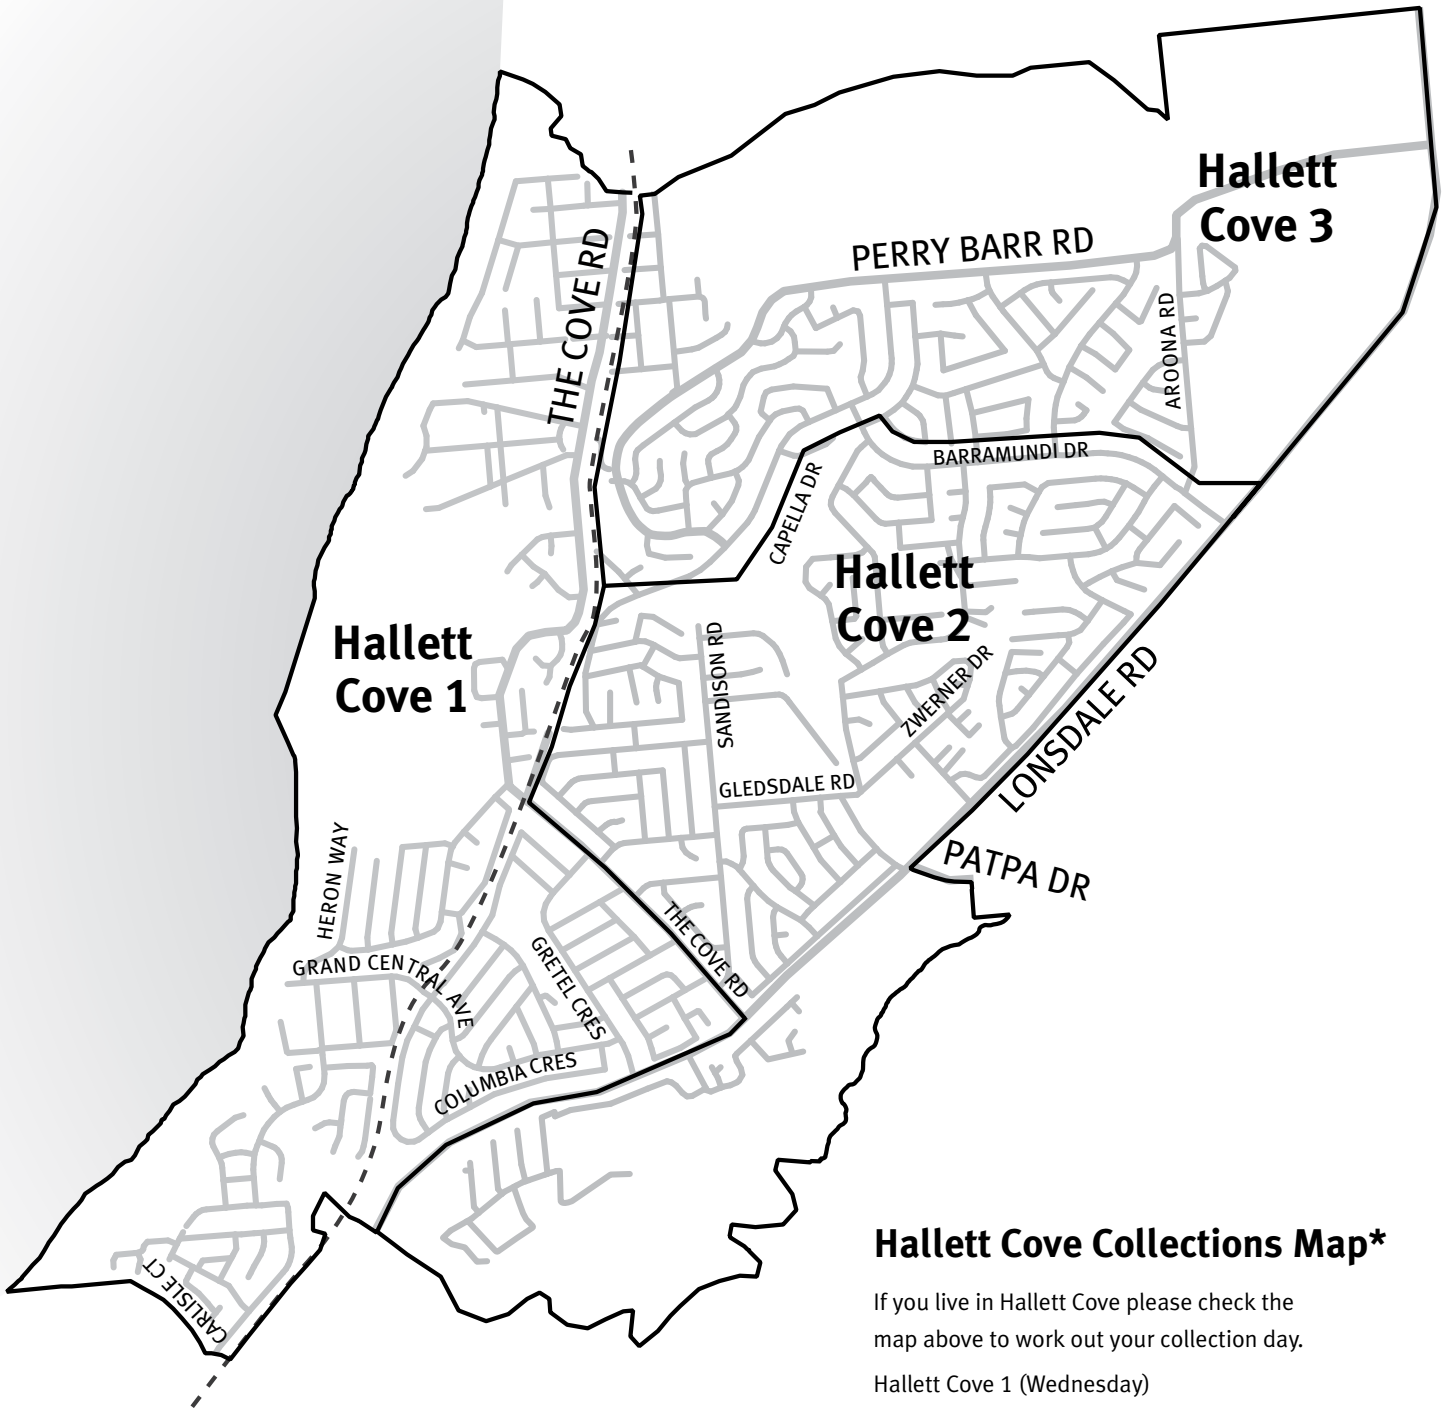

## Collection Calendar B

If your suburb is listed below please use this calendar for your kerbside recycling and organics collection.

Red bin goes out every week

Recycling Week (bins out by 6am)

Organics Week (bins out by 6am)

## Hallett Cove Collections Map\*

If you live in Hallett Cove please check the map on the following page to work out your collection day.

### Hallett Cove Collections Map\*

If you live in Hallett Cove please check the map above to work out your collection day.

Hallett Cove 1 (Wednesday)

Hallett Cove 2 (Thursday)

Hallett Cove 3 (Friday)