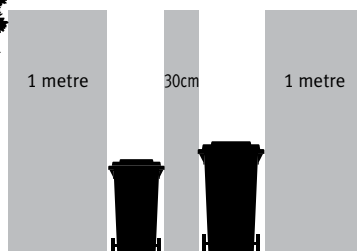

☐ Recycling Week   ■ Organics Week   Red bin goes out every week

① No collection New Years Day. Collection will take place the day after your normal collection day.

25 No collection Christmas Day. Collection will take place the day after your normal collection day.

BIN COLLECTIONS

To ensure your bins are emptied you need to:

- Place bins out by 6am collection day and **bring back in** within 24 hours
- Bins to face the road with wheels towards the house
- Avoid overloading your bin (weight under 50kg), lid must be closed
- Put the right thing in the right bin

How to place your bins:

- Keep at least 30cm between bins
- Keep at least one metre between bins and parked cars, street trees, stobie poles and letter boxes
- If street space is limited or cars park in front of your bins, place bins in your driveway
- Please think of footpath access for others when placing your bin

QUERY

If your bin is:
- not collected
- damaged

If your newly occupied dwelling doesn't have a bin

If your bin goes missing

If your property is being demolished

WHAT TO DO

Contact Solo Resource Recovery
(Monday to Friday 7am to 6pm)
Phone 8295 5077
Email adelaide.ops@solo.com.au

Complete the 'Replace a Missing Bin' form at marion.sa.gov.au
To track the progress of the request, phone Solo Resource Recovery on 8295 5077

Contact City of Marion to arrange for the bins to be removed.
Phone 8375 6600
Email council@marion.sa.gov.au

Bins must be brought back in from the kerb within 24 hours