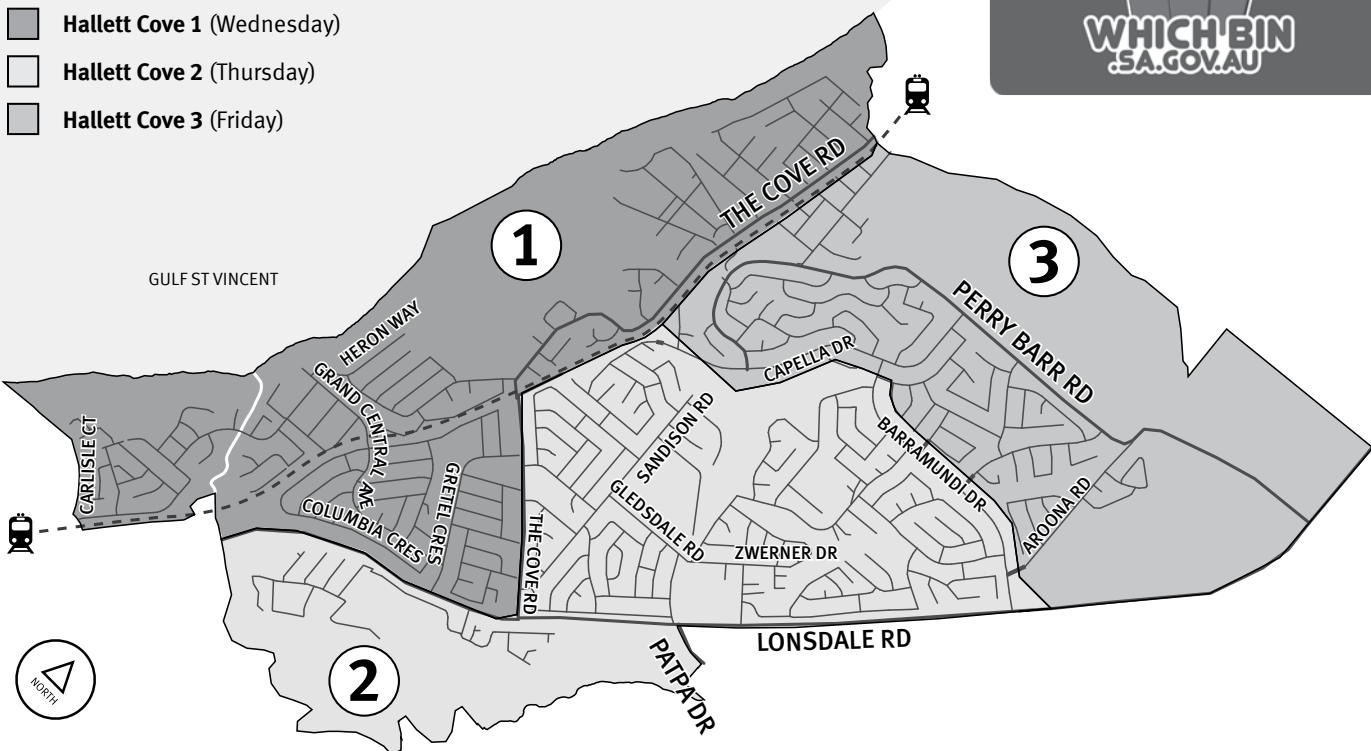

WEDNESDAY

Marino
Hallett Cove 1 (see map below)

THURSDAY

Bedford Park
Mitchell Park
Clovelly Park
Tonsley
Hallett Cove 2 (see map below)

FRIDAY

Darlington
Seacliff Park
Seacombe Heights
Seaview Downs
Hallett Cove 3 (see map below)

AUGUST

M	T	W	T	F	S	S
3	4	5	6	7	8	9
10	11	12	13	14	15	16
17	18	19	20	21	22	23
24	25	26	27	28	29	30
31						

DECEMBER

M	T	W	T	F	S	S
	1	2	3	4	5	6
7	8	9	10	11	12	13
14	15	16	17	18	19	20
21	22	23	24	25	26	27
28	29	30	31			

Recycling week
 Organics week
 Waste bin (Red lid) goes out every week
 No collection New Years Day or Christmas Day. Collection will take place the day after your normal collection day.

HALLETT COVE COLLECTIONS MAP

If you live in Hallett Cove please check the map to work out your collection day.

- Hallett Cove 1 (Wednesday)
- Hallett Cove 2 (Thursday)
- Hallett Cove 3 (Friday)

DON'T KNOW WHICH BIN?
HEAD TO THE
WHICH BIN WEBSITE