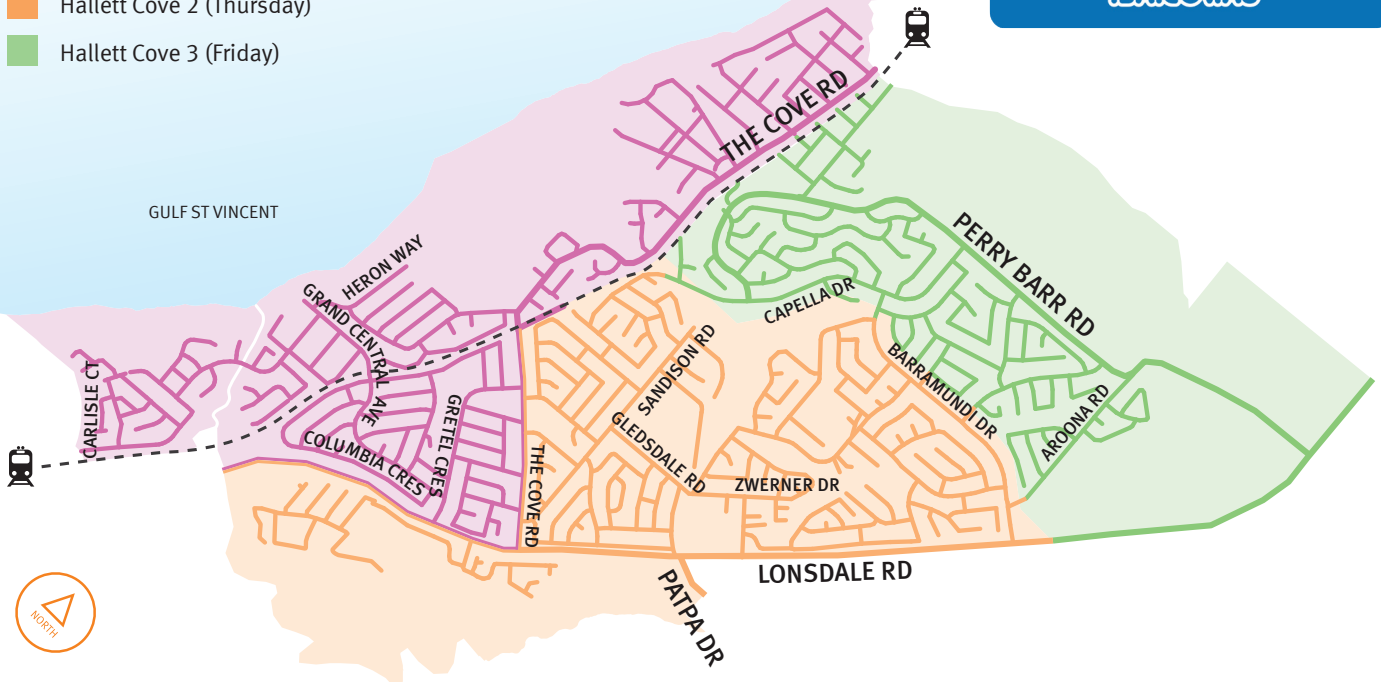

WEDNESDAY

Marino
Hallett Cove 1 (see map below)

THURSDAY

Bedford Park
Mitchell Park
Clovelly Park
Tonsley
Hallett Cove 2 (see map below)

FRIDAY

Darlington
Seacliff Park
Seacombe Heights
Seaview Downs
Hallett Cove 3 (see map below)

AUGUST

M	T	W	T	F	S	S
3	4	5	6	7	8	9
10	11	12	13	14	15	16
17	18	19	20	21	22	23
24	25	26	27	28	29	30
31						

DECEMBER

M	T	W	T	F	S	S
	1	2	3	4	5	6
7	8	9	10	11	12	13
14	15	16	17	18	19	20
21	22	23	24	25	26	27
28	29	30	31			

- Recycling week
- Organics week
- Waste bin goes out every week
- No collection New Years Day or Christmas Day. Collection will take place the day after your normal collection day.

HALLETT COVE COLLECTIONS MAP

If you live in Hallett Cove please check the map to work out your collection day.

- Hallett Cove 1 (Wednesday)
- Hallett Cove 2 (Thursday)
- Hallett Cove 3 (Friday)

DON'T KNOW WHICH BIN?
HEAD TO THE
WHICH BIN WEBSITE