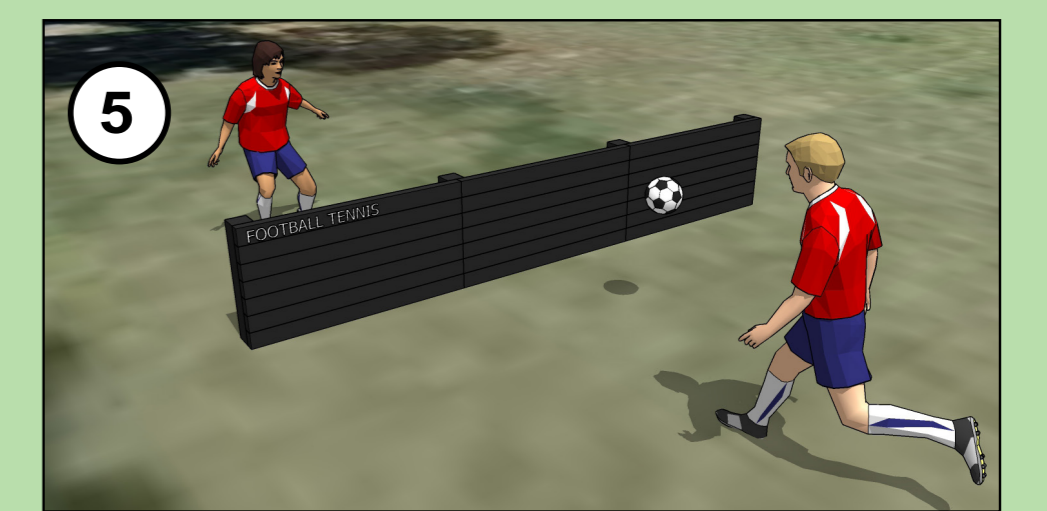

Councils Open Space Plan has included minor improvements at Rosslyn Street Reserve. This will include the following items:

- 1 Proposed drink fountain with bottle refill & dog bowl. Located adjacent existing path.
- 2 4 x 4m Shelter over existing picnic table
- 3 New Tree Planting. Final location to be confirmed onsite.

Following consultation on potential sporting infrastructure the following items have been included in the final design:

- 4 Junior Aussie Rules Goals
- 5 Sports Soccer / Tennis wall.

Note: Final location of elements will be determined on site