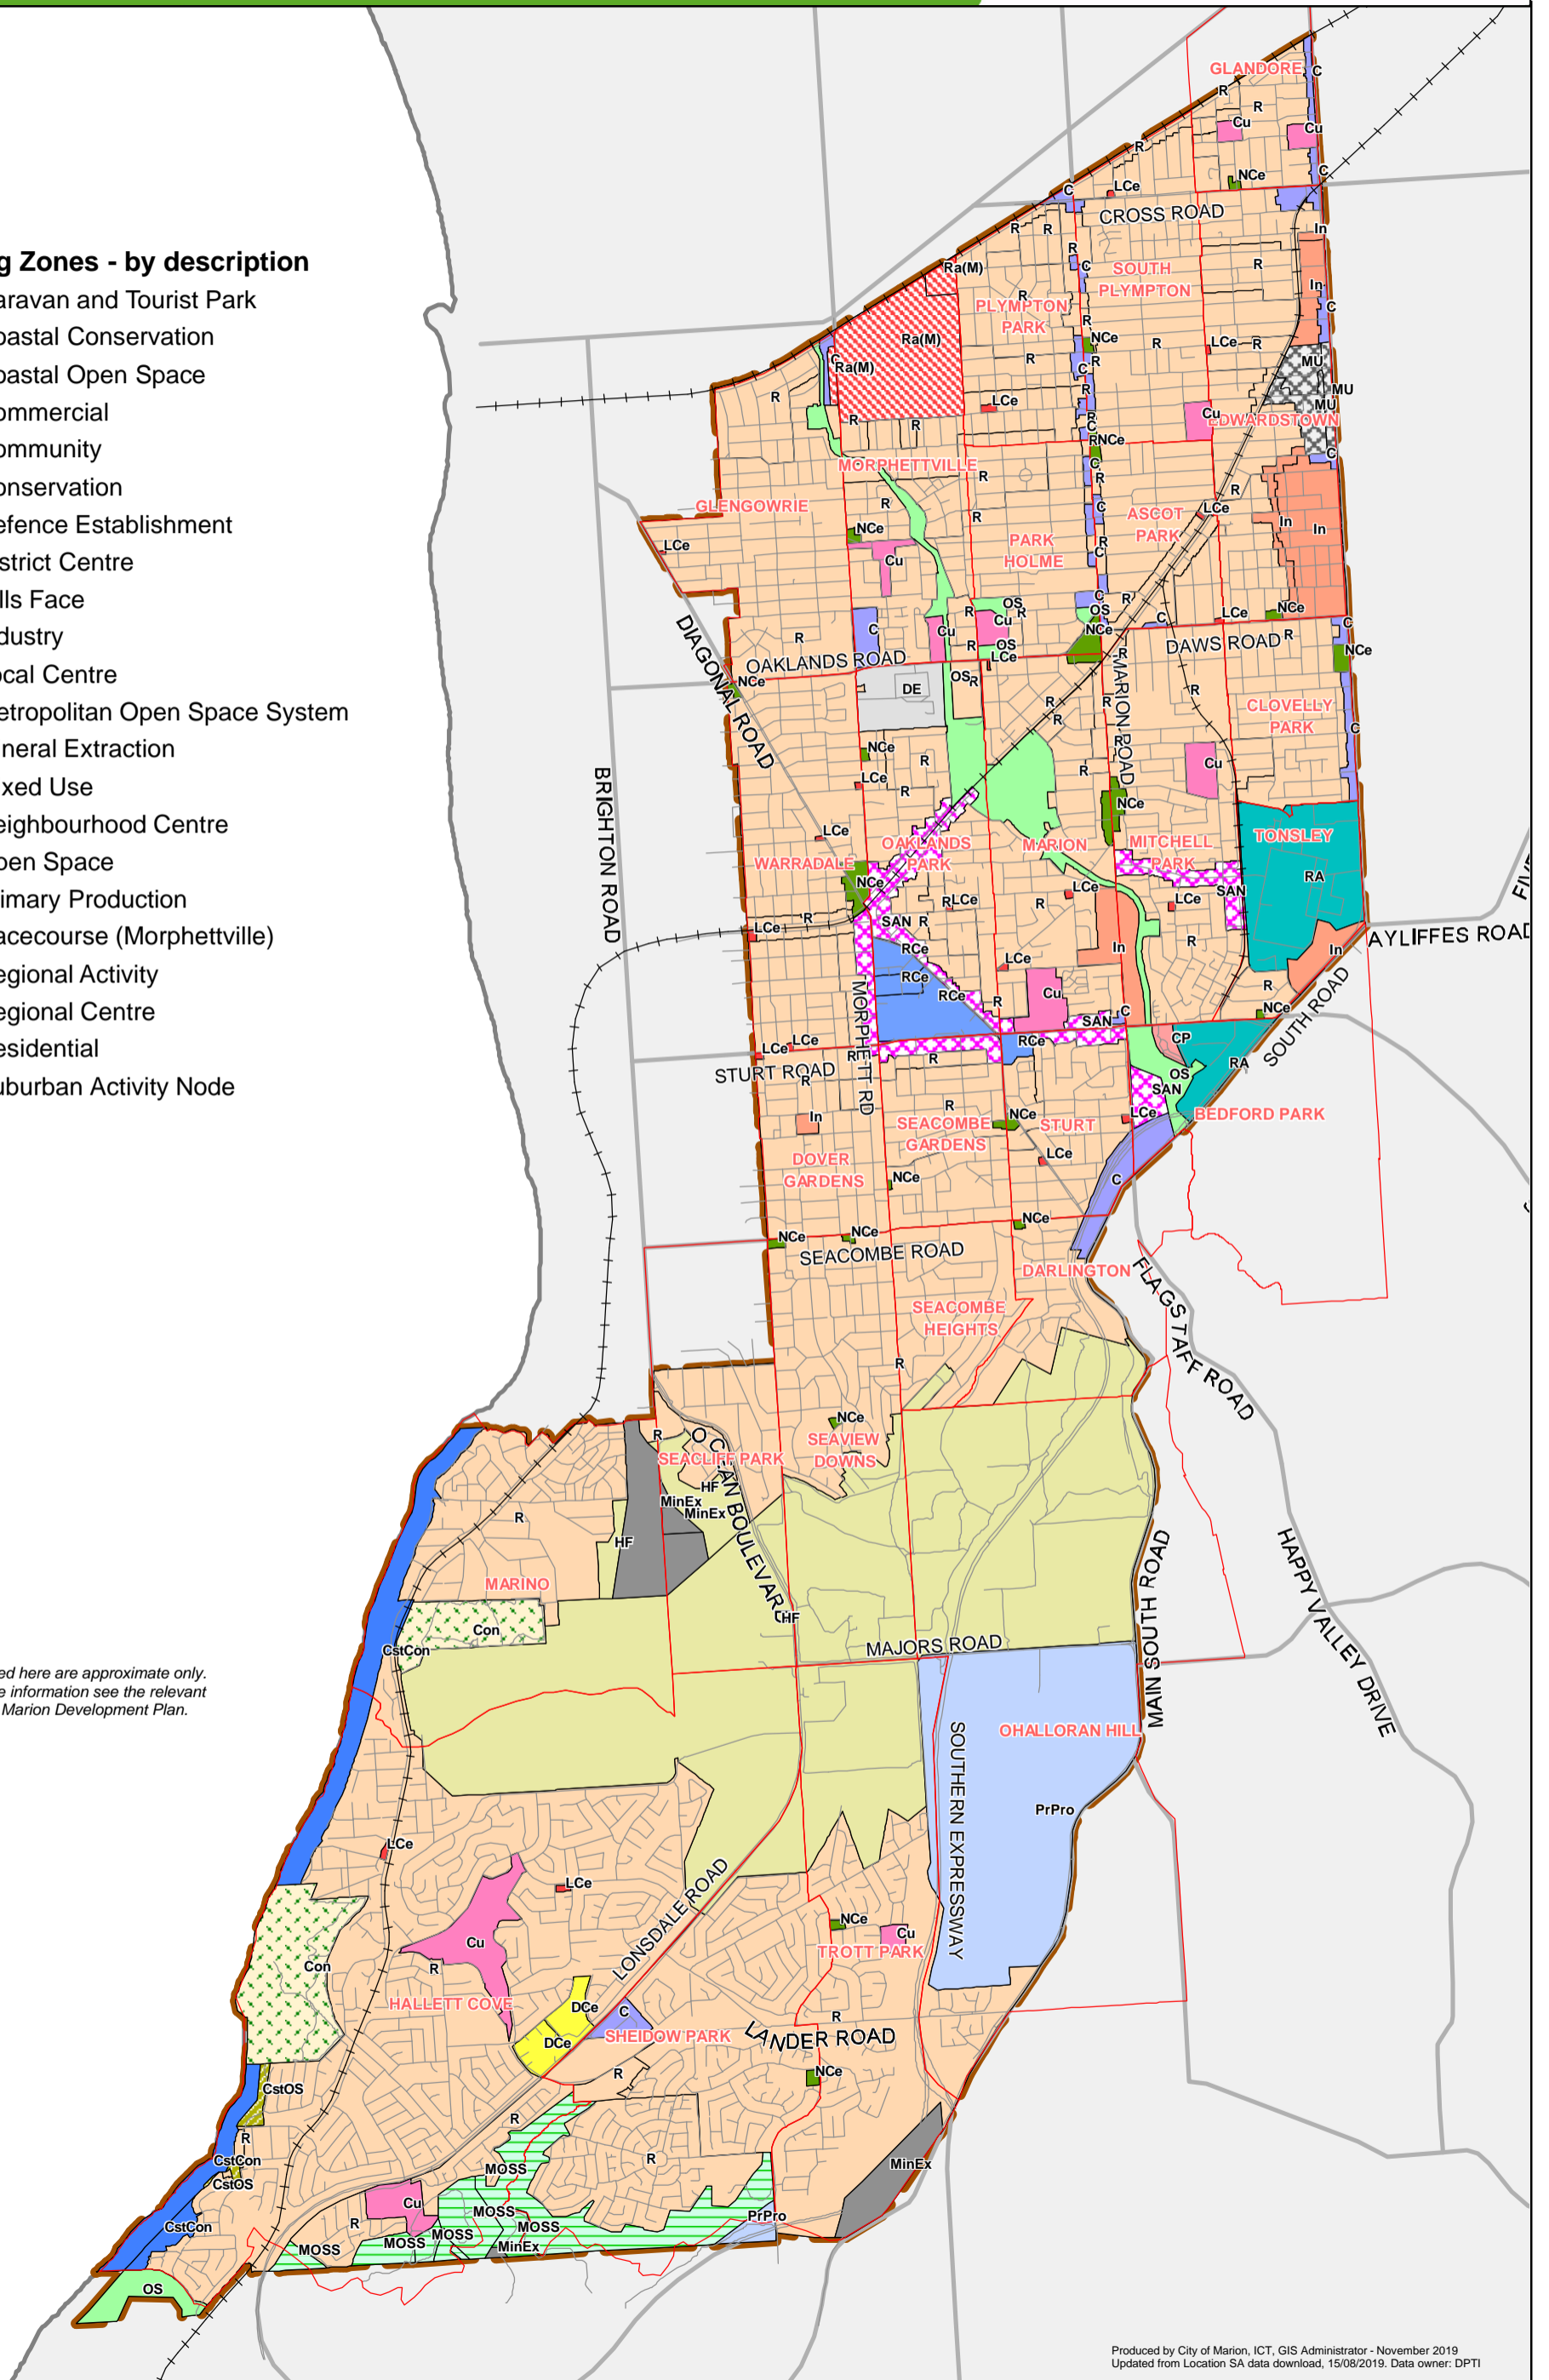

Marion's Planning Zones

Planning Zones - by description

- Caravan and Tourist Park
- Coastal Conservation
- Coastal Open Space
- Commercial
- Community
- Conservation
- Defence Establishment
- District Centre
- Hills Face
- Industry
- Local Centre
- Metropolitan Open Space System
- Mineral Extraction
- Mixed Use
- Neighbourhood Centre
- Open Space
- Primary Production
- Racecourse (Morphettville)
- Regional Activity
- Regional Centre
- Residential
- Suburban Activity Node

The zones depicted here are approximate only. For more accurate information see the relevant zone maps in the Marion Development Plan.