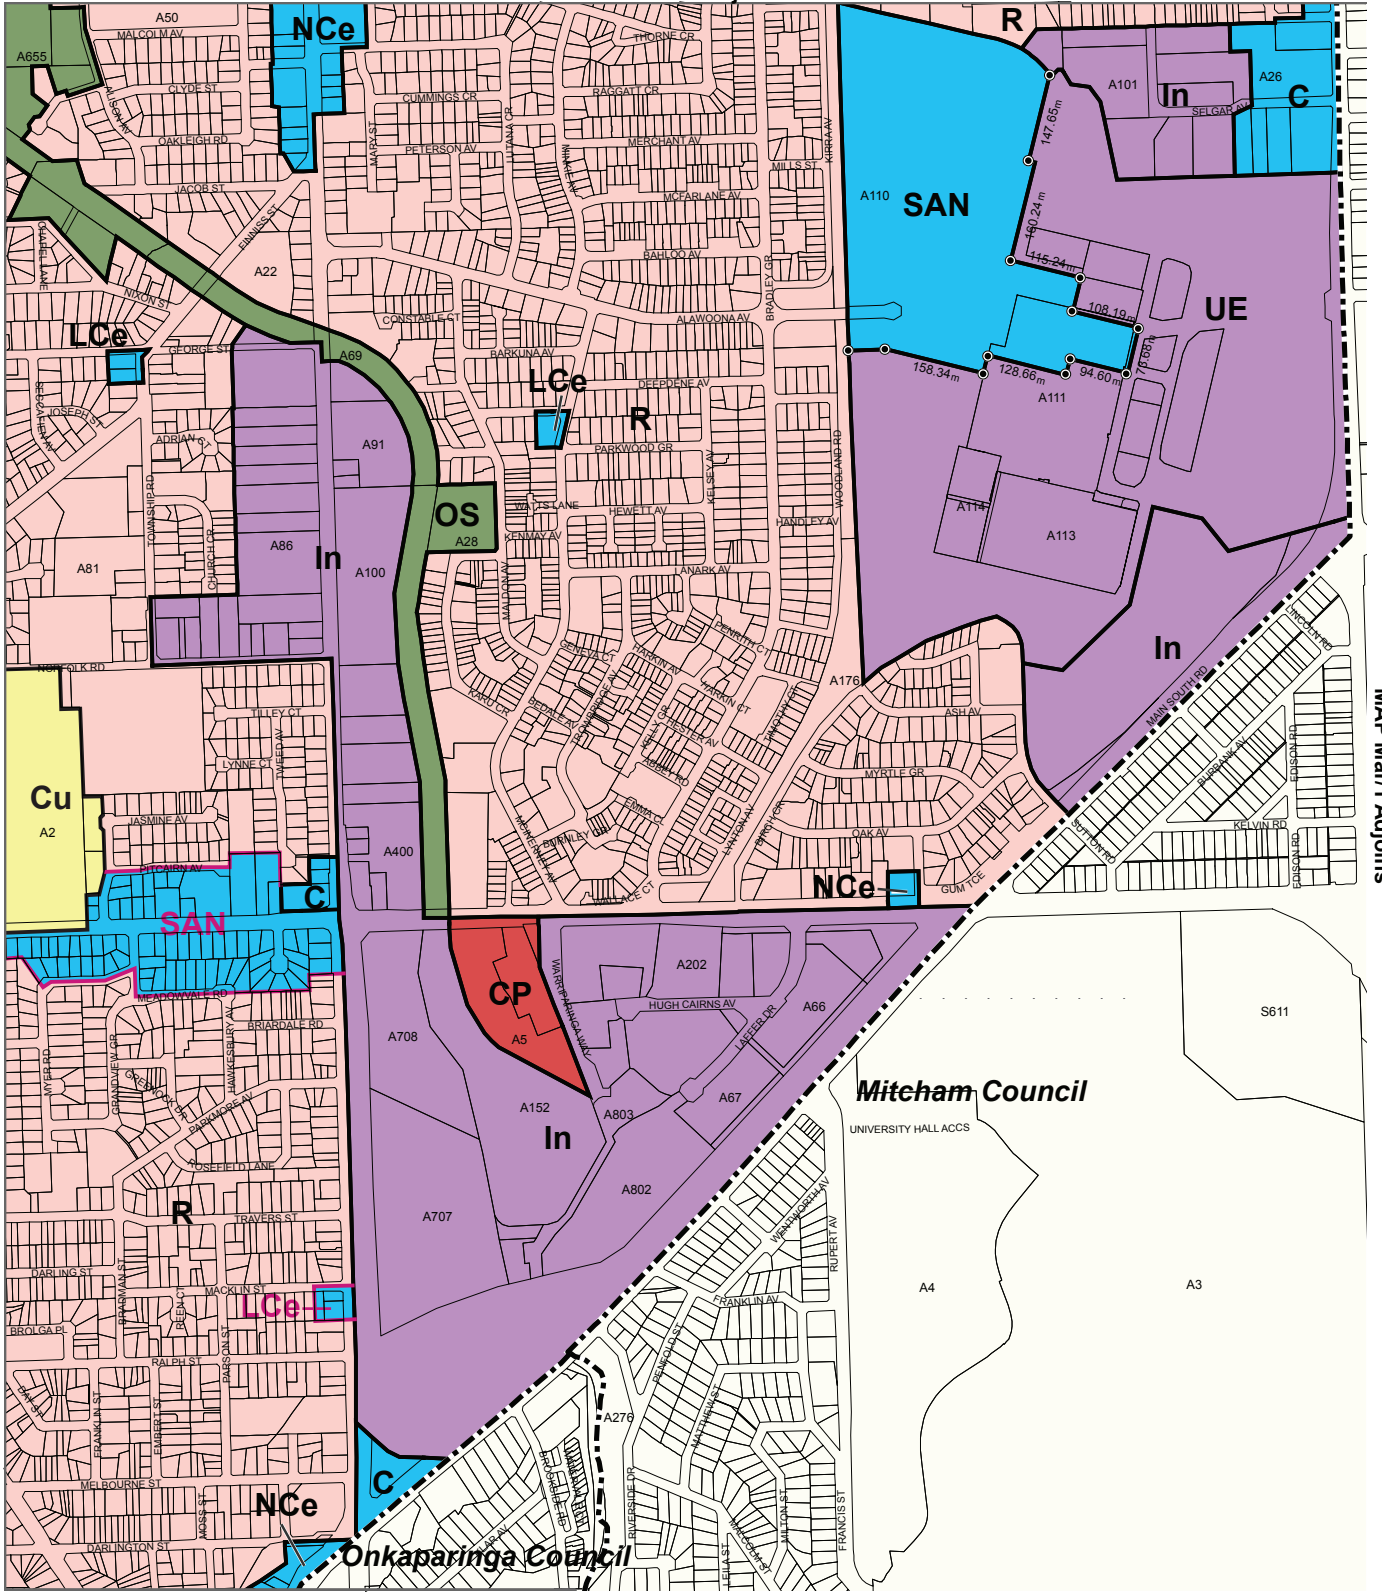

MAP Mar/5 Adjoins

MAP Mar/10 Adjoins

MAP Mar/11 Adjoins

Lamberts Conformal Conic Projection, GDA94

- Zones**
- Community
 - Industry
 - Local Centre
 - Neighbourhood Centre
 - Open Space
 - Regional Centre
 - Residential
 - Suburban Activity Node
 - Zone Boundary
 - Development Plan Boundary

Zone Map Mar/7

MAP Mar/6 Adjoins

MAP Mar/11 Adjoins

MAP Mar/1 Adjoins

Lamberts Conformal Conic Projection, GDA94

Zones

- CP Caravan and Tourist Park
- C Commercial
- Cu Community
- In Industry
- LCe Local Centre
- NCe Neighbourhood Centre
- OS Open Space
- R Residential
- SAN Suburban Activity Node
- UE Urban Employment
- Zone Boundary
- Development Plan Boundary

Zone Map Mar/8