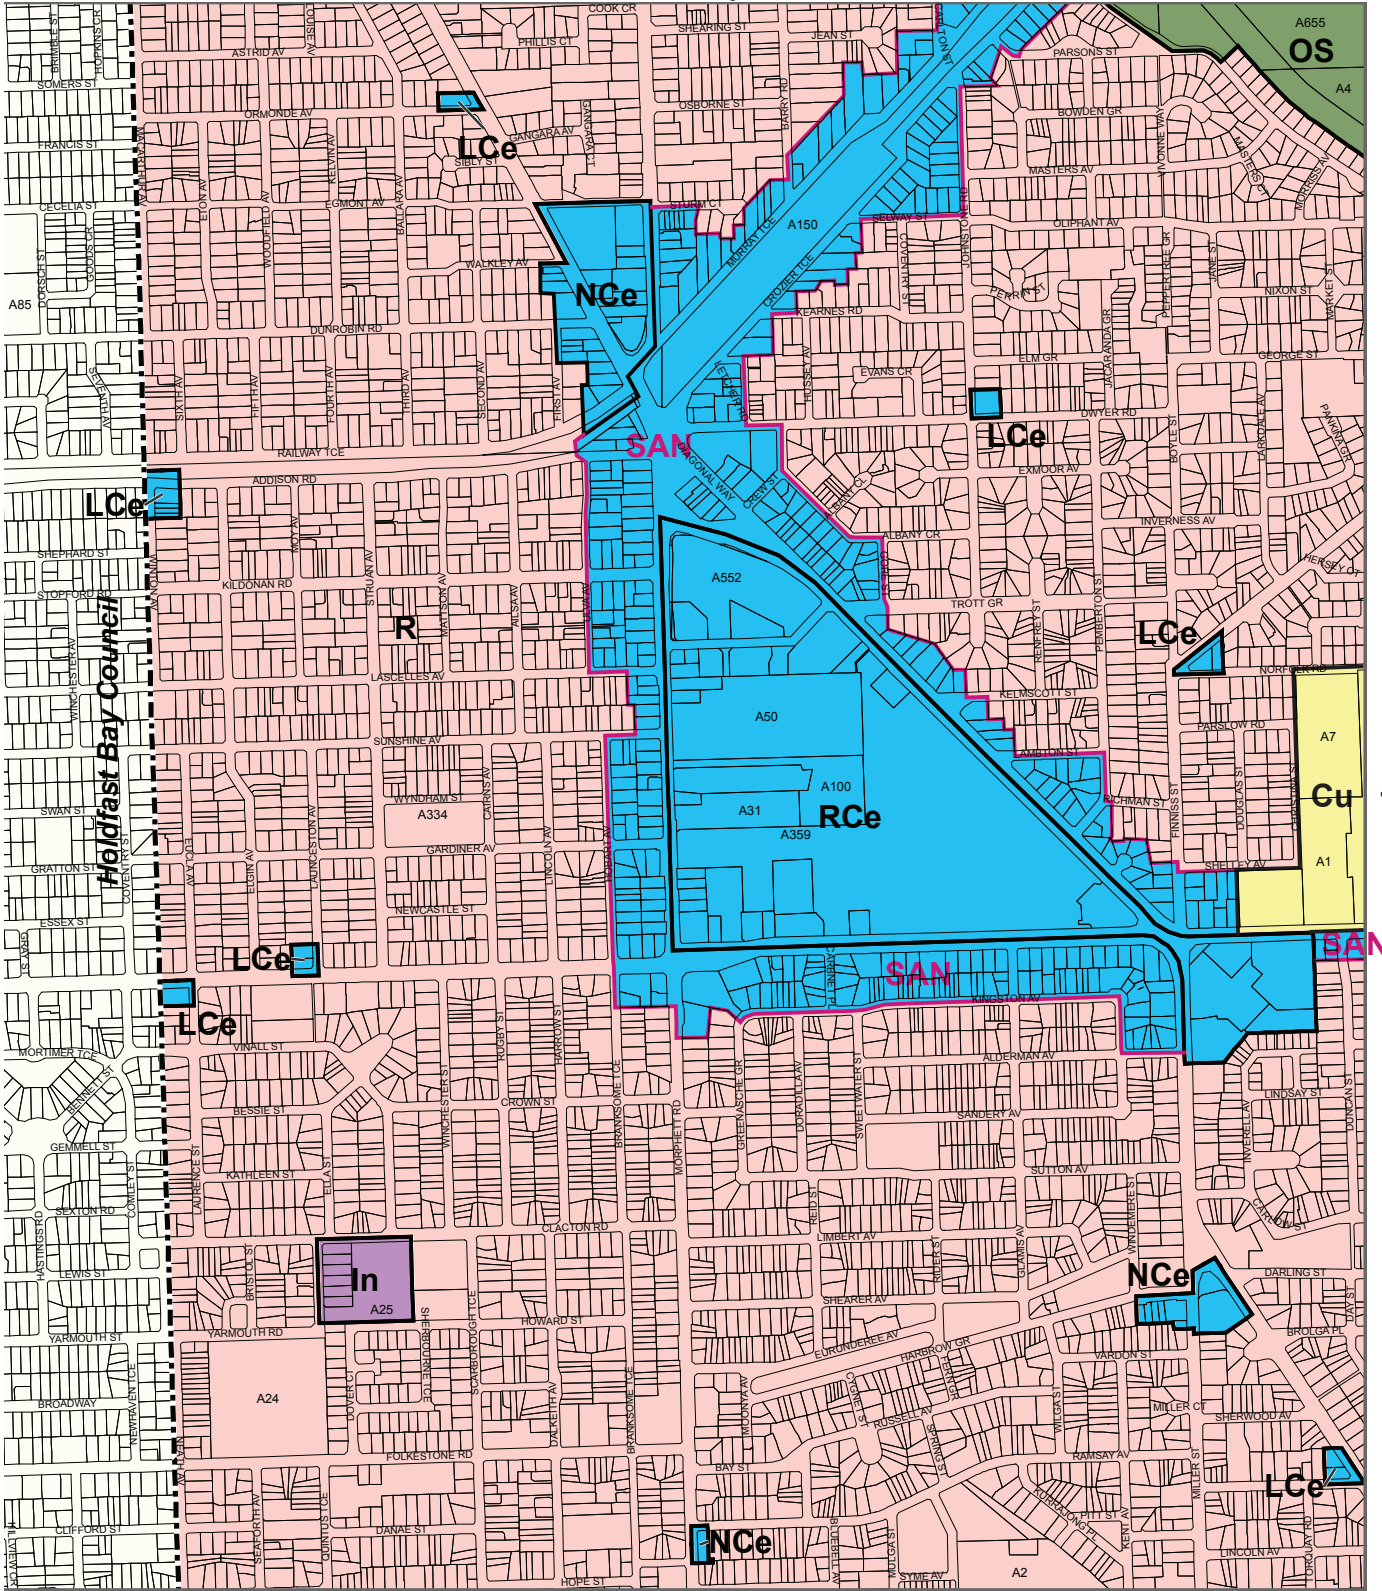

MAP Mar/5 Adjoins

MAP Mar/10 Adjoins

MAP Mar/11 Adjoins

Lamberts Conformal Conic Projection, GDA94

- Zones**
- Community
 - Industry
 - Local Centre
 - Neighbourhood Centre
 - Open Space
 - Regional Centre
 - Residential
 - Suburban Activity Node
 - Zone Boundary
 - Development Plan Boundary

Zone Map Mar/7

MAP Mar/6 Adjoins

MAP Mar/11 Adjoins

MAP Mar/1 Adjoins

Lamberts Conformal Conic Projection, GDA94

Zones

- CP Caravan and Tourist Park
- C Commercial
- Cu Community
- In Industry
- LCe Local Centre
- NCe Neighbourhood Centre
- OS Open Space
- R Residential
- SAN Suburban Activity Node
- UE Urban Employment
- Zone Boundary
- Development Plan Boundary

Zone Map Mar/8