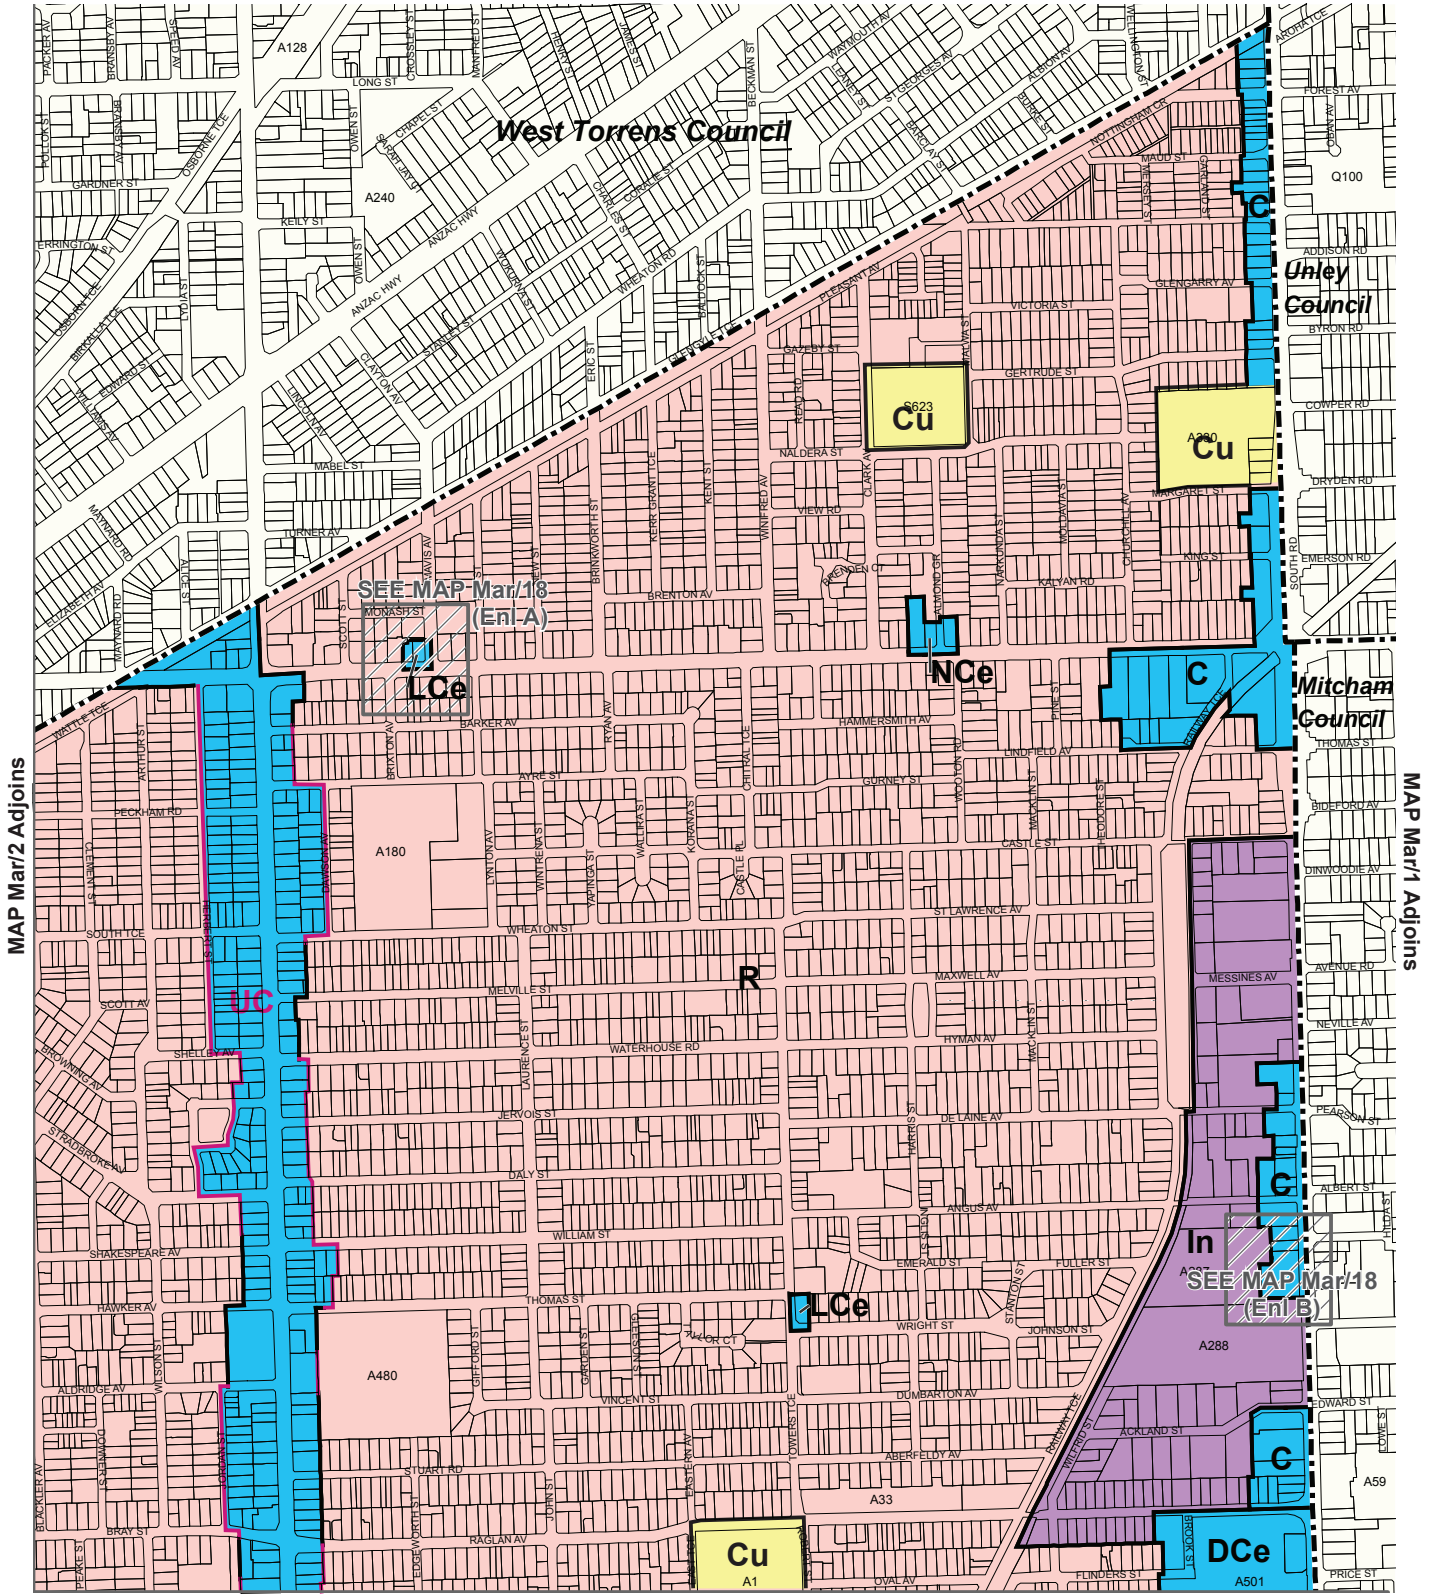

MAP Mar/1 Adjoins

MAP Mar/6 Adjoins

See enlargement map for accurate representation.
Lamberts Conformal Conic Projection, GDA94

- Zones**
- Commercial
 - Community
 - District Centre
 - Industry
 - Local Centre
 - Neighbourhood Centre
 - Residential
 - Urban Corridor
 - Zone Boundary
 - Development Plan Boundary

Zone Map Mar/3

MAP Mar/3 Adjoints

Lamberts Conformal Conic Projection, GDA94

- Zones**
- Commercial
 - Community
 - District Centre
 - Industry
 - Local Centre
 - Neighbourhood Centre
 - Open Space
 - Residential
 - Urban Corridor
 - Zone Boundary
 - Development Plan Boundary

Zone Map Mar/6