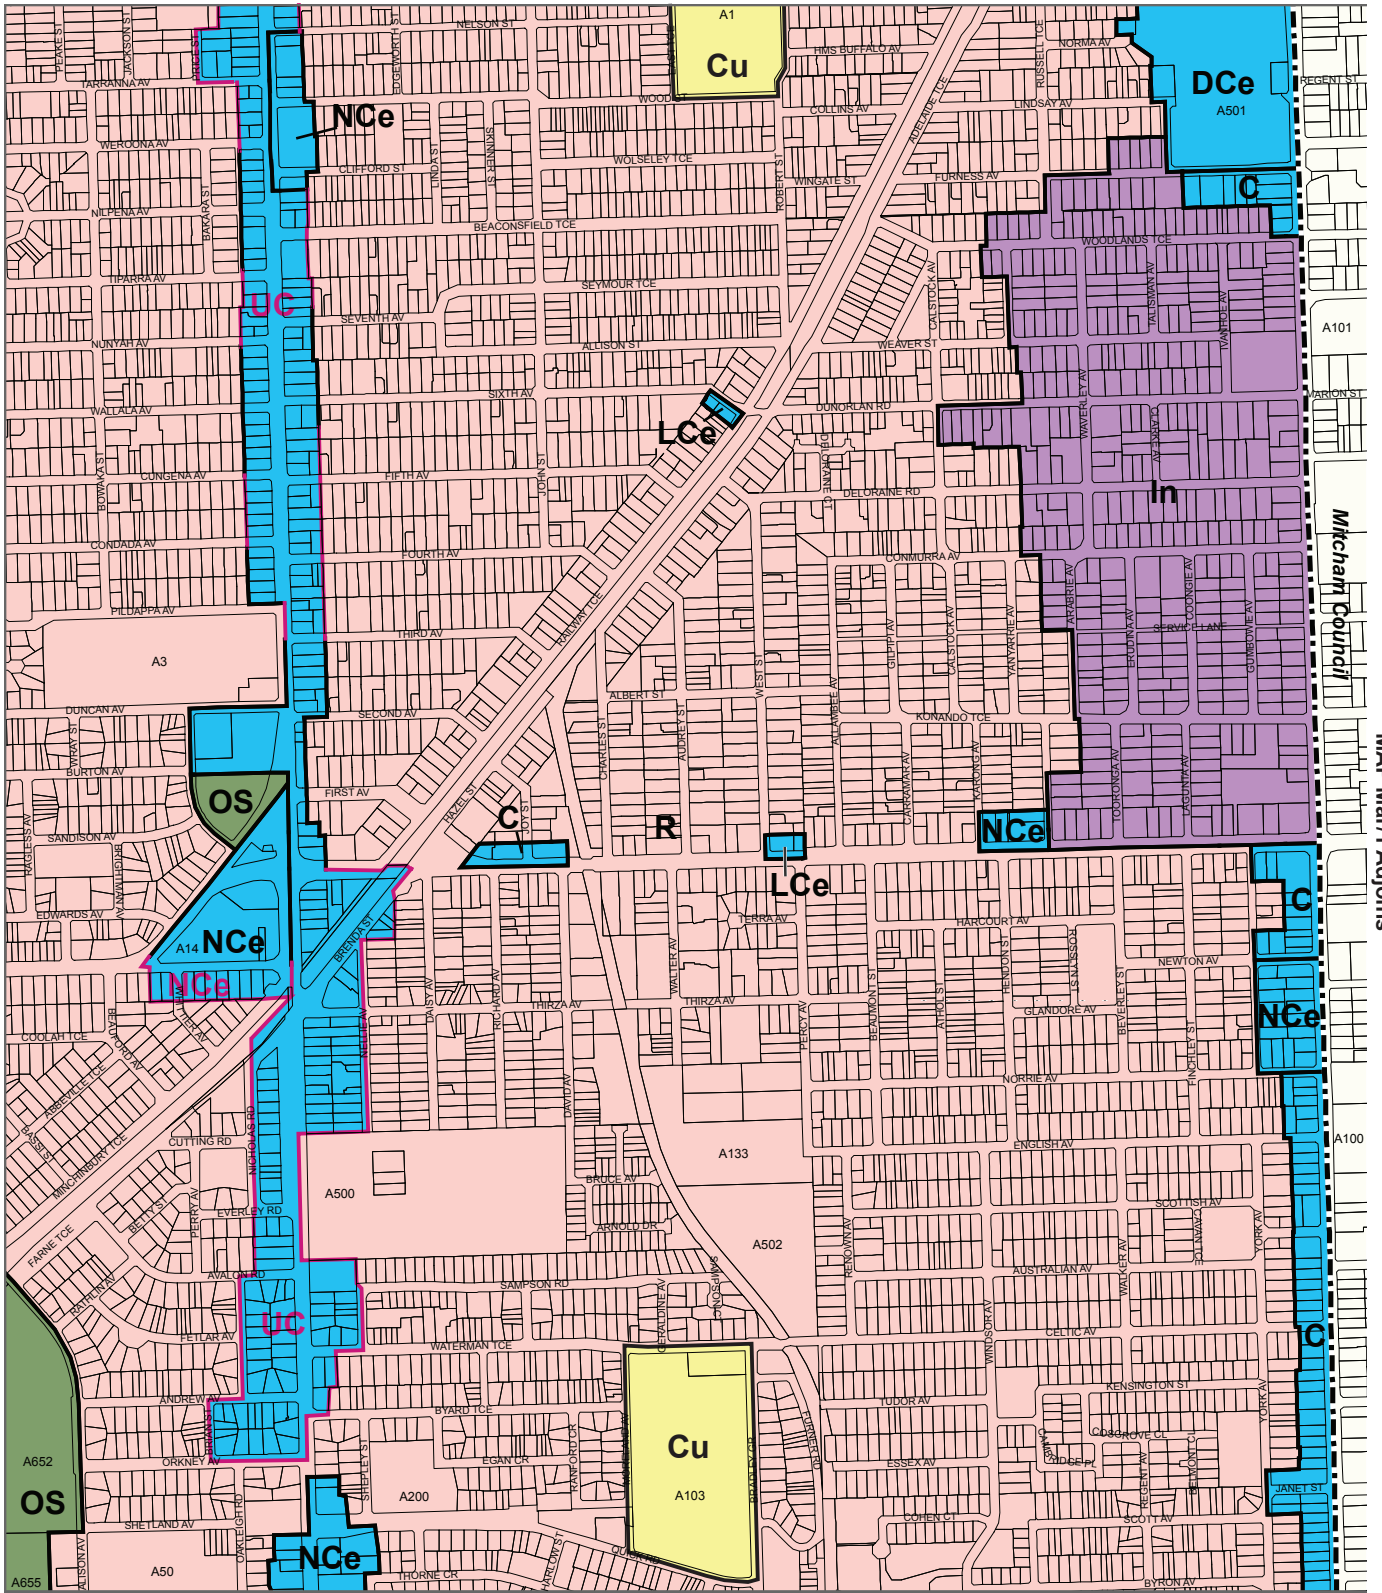

MAP Mar/1 Adjoins

MAP Mar/6 Adjoins

See enlargement map for accurate representation.
Lamberts Conformal Conic Projection, GDA94

- Zones**
- Commercial
 - Community
 - District Centre
 - Industry
 - Local Centre
 - Neighbourhood Centre
 - Residential
 - Urban Corridor
 - Zone Boundary
 - Development Plan Boundary

Zone Map Mar/3

MAP Mar/3 Adjoints

Lamberts Conformal Conic Projection, GDA94

- Zones**
- Commercial
 - Community
 - District Centre
 - Industry
 - Local Centre
 - Neighbourhood Centre
 - Open Space
 - Residential
 - Urban Corridor
 - Zone Boundary
 - Development Plan Boundary

Zone Map Mar/6