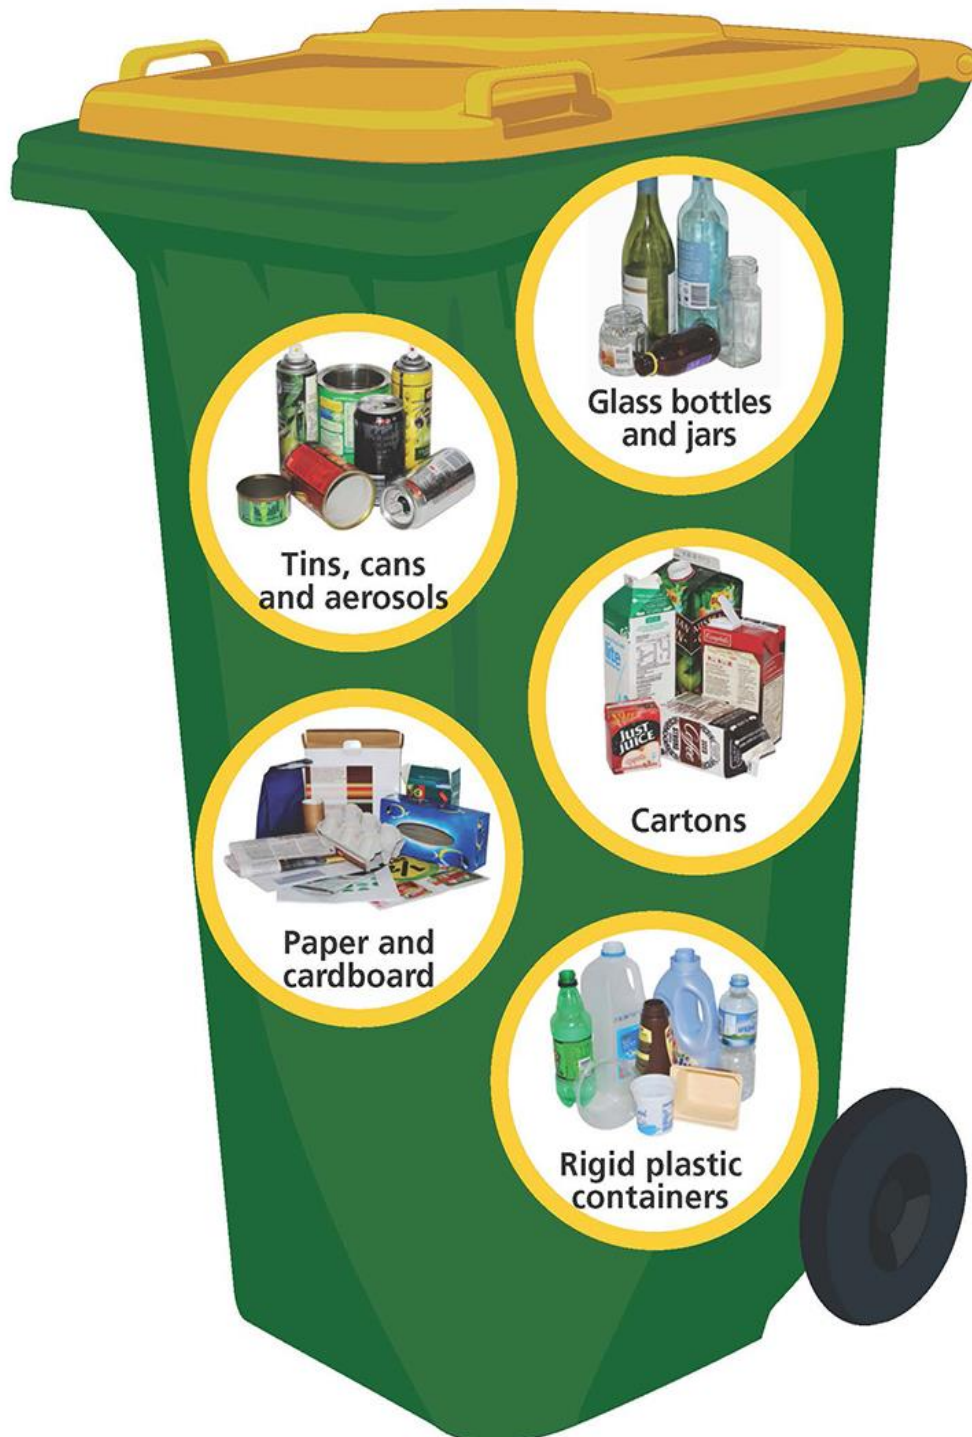

# What GOES IN my RECYCLING BIN?

**Any questions about waste and recycling can be directed to:**

Allison Byrne  
Waste and Recycling Education Officer  
8375 6600  
[allison.byrne@marion.sa.gov.au](mailto:allison.byrne@marion.sa.gov.au)